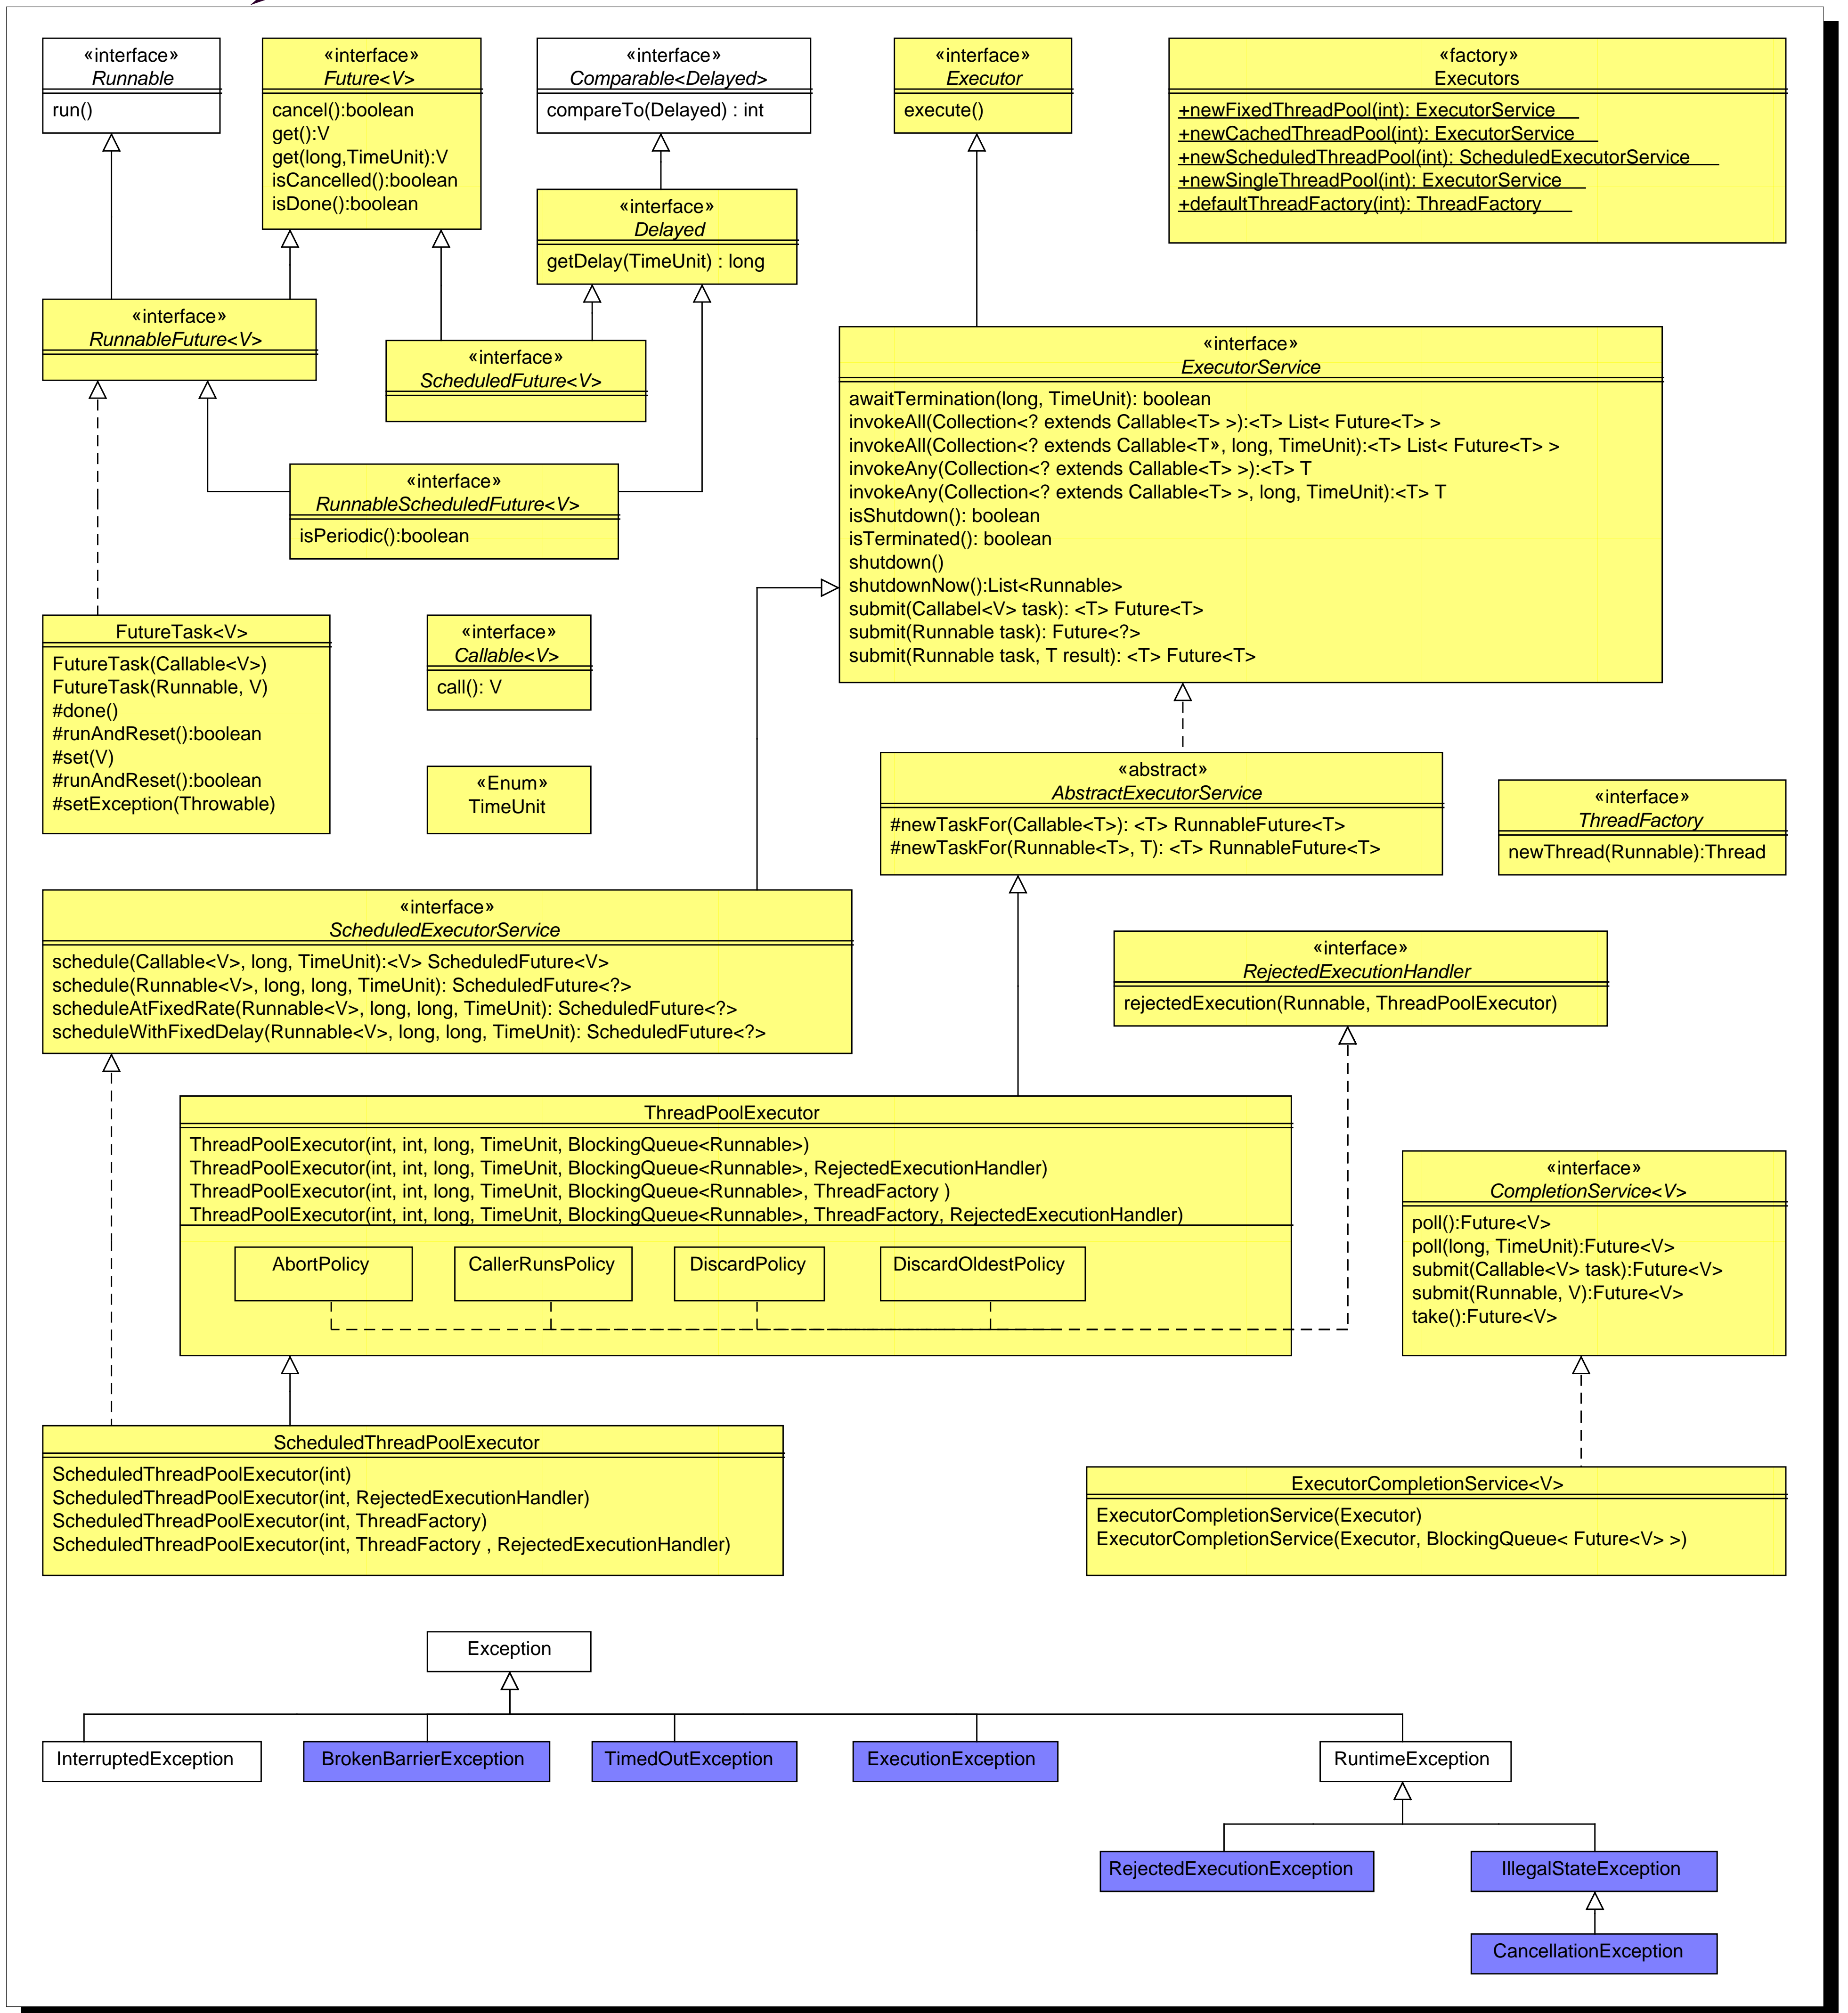

Java Executor Framework

In the above diagram the new classes and interfaces in the package `java.util.concurrent` have a yellow background. The Exceptions that are new in this package have a blue background.